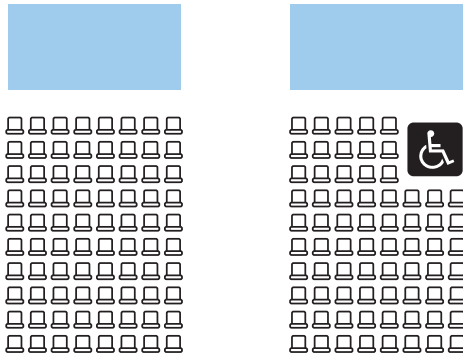

## Bobs & LoLo

KENSINGTON ROAD

EMERGENCY EXIT ONLY

### STAGE

STROLLER PARKING

NURSING / CHANGING STATION

EMERGENCY EXIT